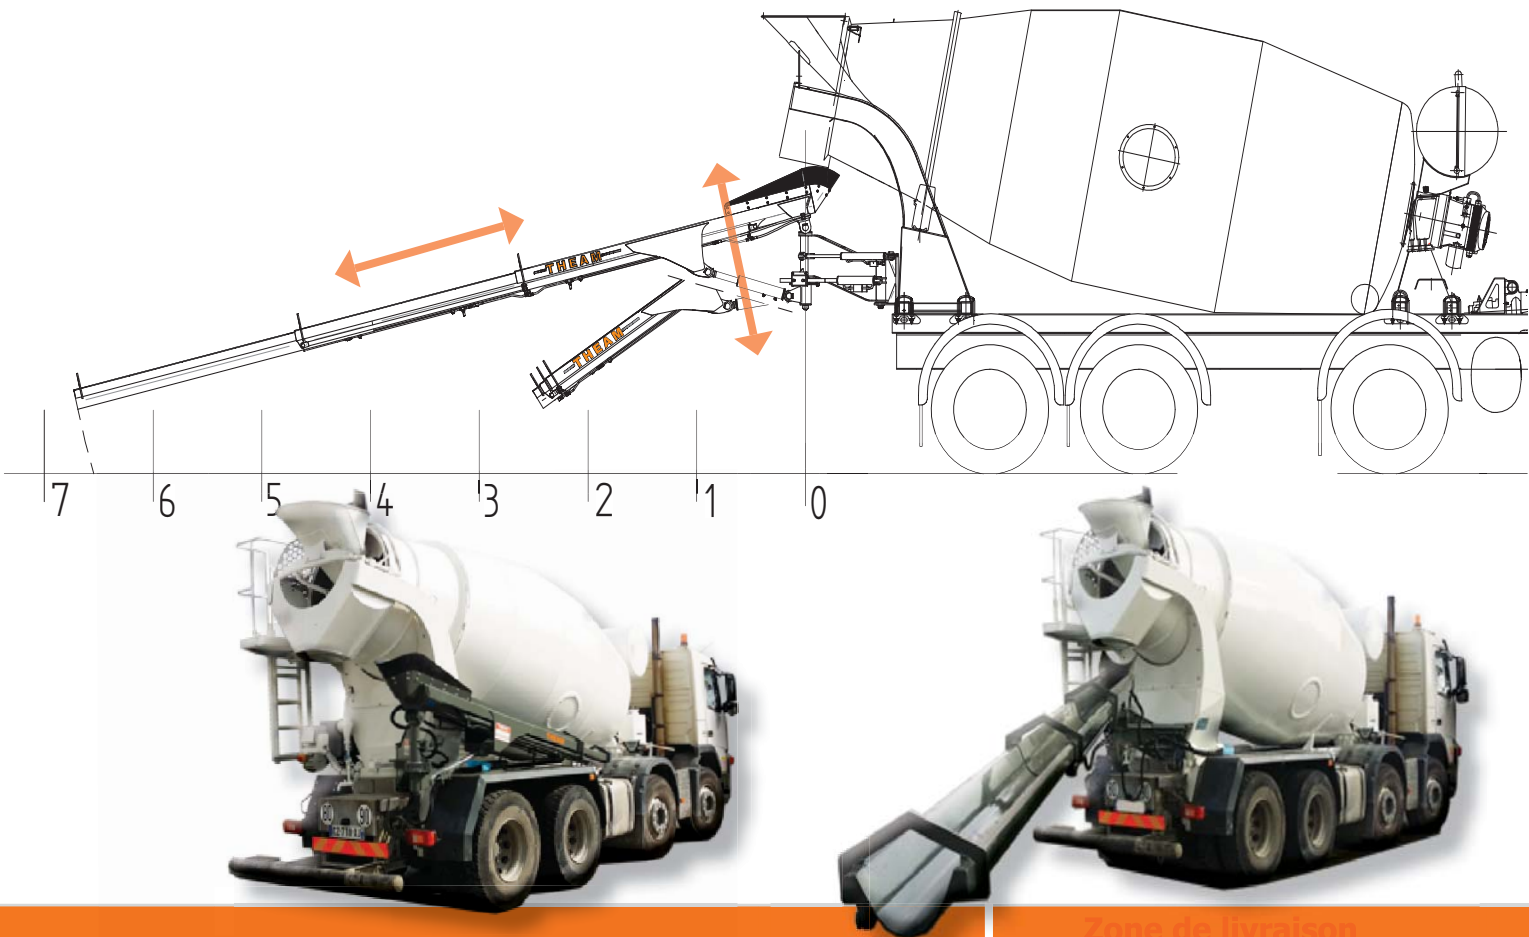

MESCO LTD

www.mesco.co.nz

THEAM

GT7

Theam 7m Telescopic Chute

180°
Telescopic Chute

Mise à Jour 14.10.2014

Light Weight System

Low Maintenance

Delivery area without moving the truck (4mts Telescope)

Can be fitted to existing mixer truck

Chutes are Hardox 400 Steel

Engine Stop Start

Options

High Pressure Water

Blaster

Scraper

Technical Features

Weight 600kgs

Rotation Angle 180

Telescope 4.1m

Conveying Distance 2.5 to 7m

Structure Steel

Zone de livraison